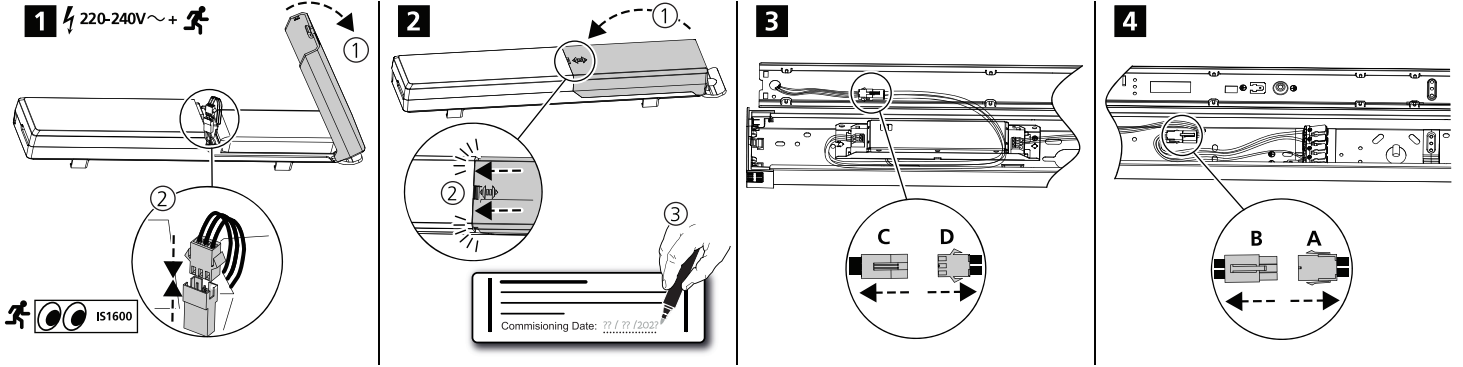

START Batten self Test Emergency kit

0048987

0°C +40°C

START Batten 600

LED Colour	Status	Flashing		COMMENT
		ON	OFF	
Green		∞	-	✓ Battery Connected and Charging
		0.1 sec	0.1 sec	TEST Functional Test in Progress
		1.0 sec	1.0 sec	TEST Duration Test in Progress
Red		∞	-	Lamp Fault
		1.0 sec	1.0 sec	Battery Needs Replacing
		0.1 sec	0.1 sec	Battery Fault
		-	∞	Emergency Mode