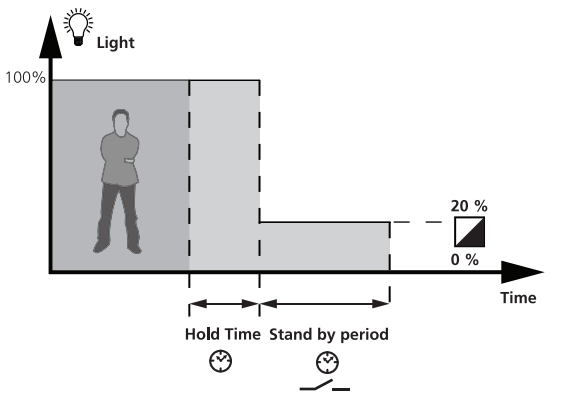

	L1	L2	L3	L4
START Batten 1200	600	926	163	1089
START Batten 1500	600	943	163	1089

START Batten 1200/1500

! CCT / Light Output

Detection Area

	1	%	Detection Ø
I	○	100%	6m
II	●	50%	3m

Hold Time

	2	3	⌚
I	○	○	5s
II	○	●	1min
III	●	○	3min
IV	●	●	10min

START Batten self Test Emergency kit

0048987

0°C +40°C

START Batten 600

LED Colour	Status	Flashing		COMMENT
		ON	OFF	
Green		∞	-	✓ Battery Connected and Charging
		0.1 sec	0.1 sec	TEST Functional Test in Progress
		1.0 sec	1.0 sec	TEST Duration Test in Progress
Red		∞	-	Lamp Fault
		1.0 sec	1.0 sec	Battery Needs Replacing
		0.1 sec	0.1 sec	Battery Fault
		-	∞	Emergency Mode