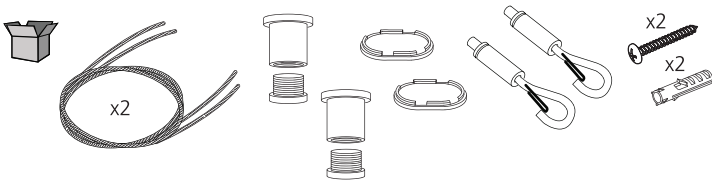

START Batten Suspension kit