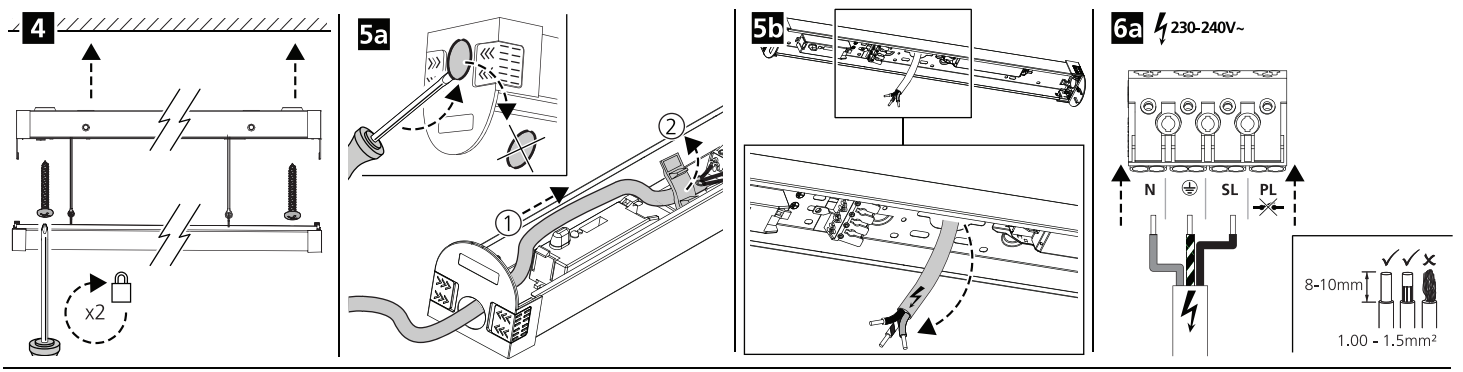

	L1	L2	L3	L4
START Batten 1200	600	926	163	1089
START Batten 1500	600	943	163	1089

START Batten 1200/1500

! CCT / Light Output

Detection Area

	1	%	Detection Ø
I	○	100%	6m
II	●	50%	3m

Hold Time

	2	3	⌚
I	○	○	5s
II	○	●	1min
III	●	○	3min
IV	●	●	10min

START Batten self Test Emergency kit

0048987

0°C +40°C

START Batten 600

LED Colour	Status	Flashing		COMMENT
		ON	OFF	
Green		∞	-	✓ Battery Connected and Charging
		0.1 sec	0.1 sec	TEST Functional Test in Progress
		1.0 sec	1.0 sec	TEST Duration Test in Progress
Red		∞	-	Lamp Fault
		1.0 sec	1.0 sec	Battery Needs Replacing
		0.1 sec	0.1 sec	Battery Fault
		-	∞	Emergency Mode