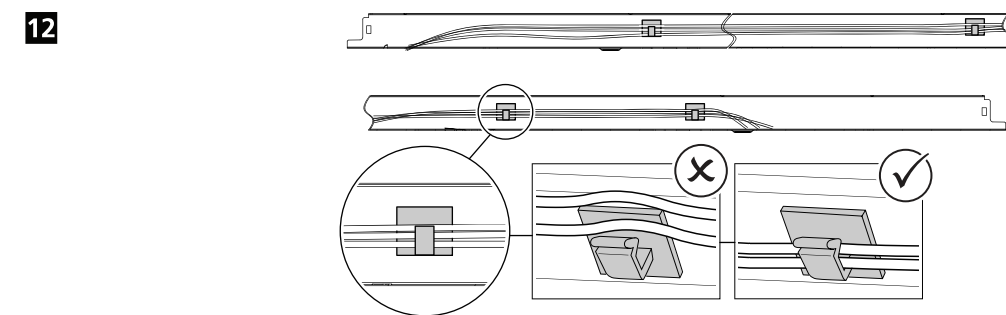

START Batten self Test Emergency kit

0048987

0°C +40°C

START Batten 600

LED Colour	Status	Flashing		COMMENT
		ON	OFF	
Green		∞	-	✓ Battery Connected and Charging
		0.1 sec	0.1 sec	TEST Functional Test in Progress
		1.0 sec	1.0 sec	TEST Duration Test in Progress
Red		∞	-	Lamp Fault
		1.0 sec	1.0 sec	Battery Needs Replacing
		0.1 sec	0.1 sec	Battery Fault
		-	∞	Emergency Mode