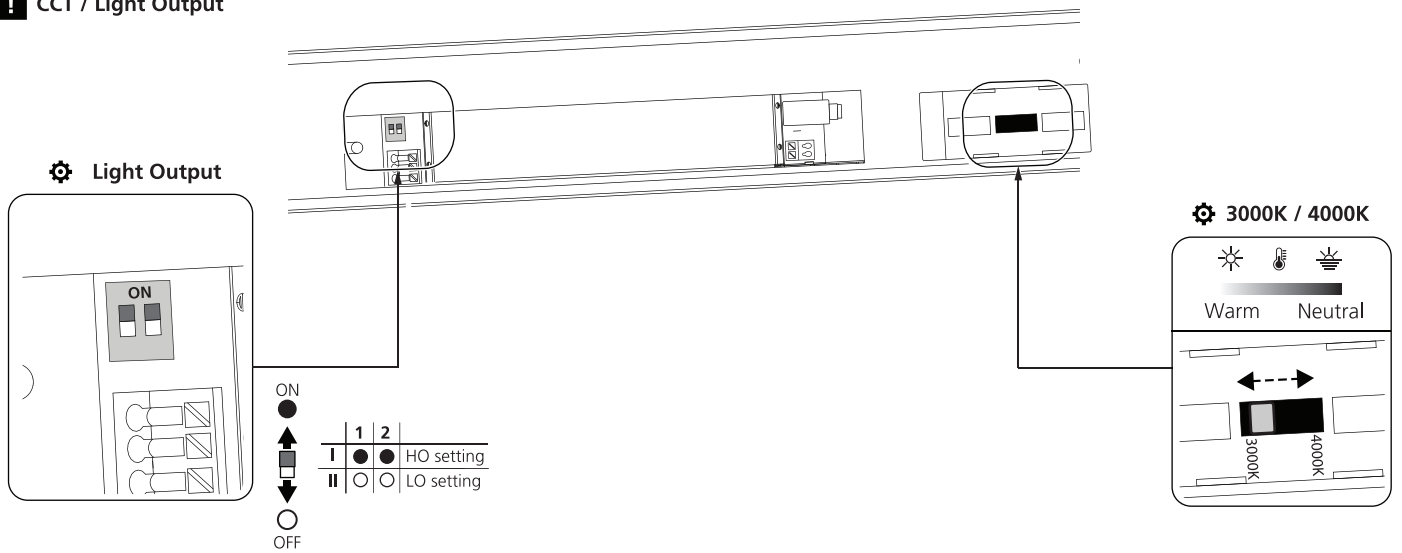

	L1	L2	L3	L4
START Batten 1200	600	926	163	1089
START Batten 1500	600	943	163	1089

START Batten 1200/1500

! CCT / Light Output

Detection Area

	1	%	Detection Ø
I	○	100%	6m
II	●	50%	3m

Hold Time

	2	3	⌚
I	○	○	5s
II	○	●	1min
III	●	○	3min
IV	●	●	10min

START Batten self Test Emergency kit

0048987

0°C +40°C

START Batten 600

LED Colour	Status	Flashing		COMMENT
		ON	OFF	
Green		∞	-	✓ Battery Connected and Charging
		0.1 sec	0.1 sec	TEST Functional Test in Progress
		1.0 sec	1.0 sec	TEST Duration Test in Progress
Red		∞	-	Lamp Fault
		1.0 sec	1.0 sec	Battery Needs Replacing
		0.1 sec	0.1 sec	Battery Fault
		-	∞	Emergency Mode