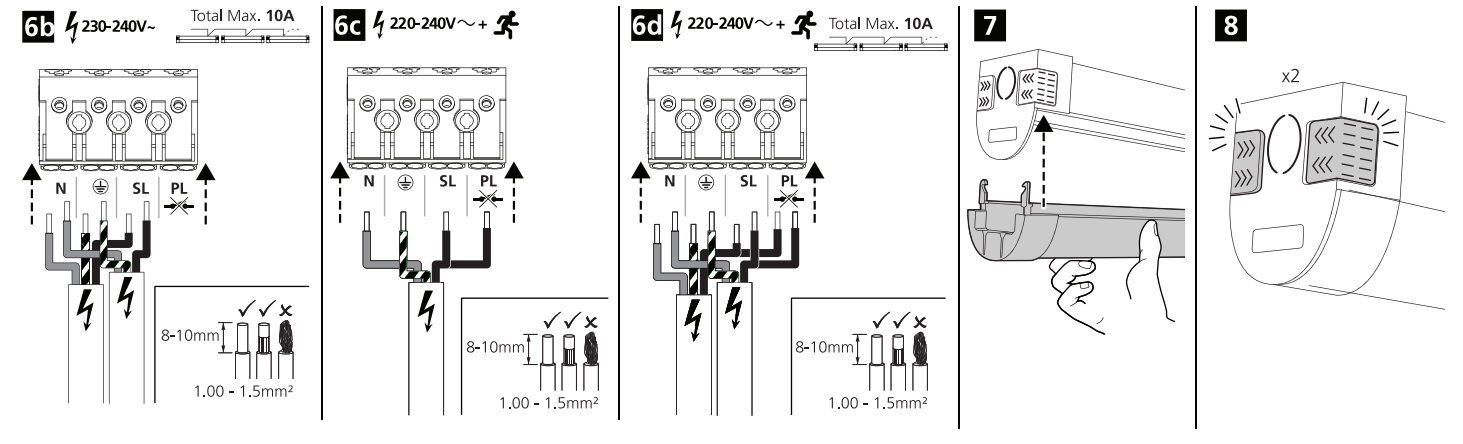

	L1	L2	L3	L4
START Batten 1200	600	926	163	1089
START Batten 1500	600	943	163	1089

START Batten 1200/1500

! CCT / Light Output

Detection Area

	1	%	Detection Ø
I	○	100%	6m
II	●	50%	3m

Hold Time

	2	3	⌚
I	○	○	5s
II	○	●	1min
III	●	○	3min
IV	●	●	10min

START Batten self Test Emergency kit

0048987

0°C +40°C

START Batten 600

LED Colour	Status	Flashing		COMMENT
		ON	OFF	
Green		∞	-	✓ Battery Connected and Charging
		0.1 sec	0.1 sec	TEST Functional Test in Progress
		1.0 sec	1.0 sec	TEST Duration Test in Progress
Red		∞	-	Lamp Fault
		1.0 sec	1.0 sec	Battery Needs Replacing
		0.1 sec	0.1 sec	Battery Fault
		-	∞	Emergency Mode