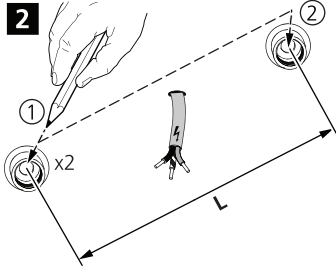

1 START Batten Suspension Kit

0048988