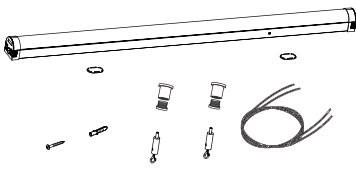

START Batten self Test Emergency kit

0048987

0°C +40°C

START Batten 600

LED Colour	Status	Flashing		COMMENT
		ON	OFF	
Green		∞	-	✓ Battery Connected and Charging
		0.1 sec	0.1 sec	TEST Functional Test in Progress
		1.0 sec	1.0 sec	TEST Duration Test in Progress
Red		∞	-	Lamp Fault
		1.0 sec	1.0 sec	Battery Needs Replacing
		0.1 sec	0.1 sec	Battery Fault
		-	∞	Emergency Mode

START Batten Suspension kit

1 START Batten Suspension Kit

0048988

START Batten 1200/1500/1800 884mm