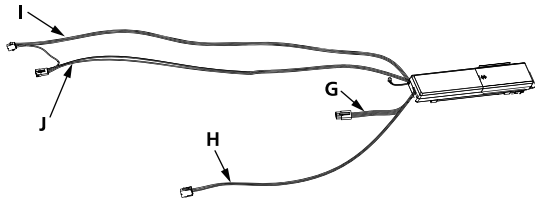

	L1	L2	L3	L4
START Batten 1200	600	926	163	1089
START Batten 1500	600	943	163	1089

START Batten 1200/1500

! CCT / Light Output

Detection Area

	1	%	Detection Ø
I	○	100%	6m
II	●	50%	3m

Hold Time

	2	3	⌚
I	○	○	5s
II	○	●	1min
III	●	○	3min
IV	●	●	10min

START Batten self Test Emergency kit

0048987

0°C +40°C

START Batten 600

LED Colour	Status	Flashing		COMMENT
		ON	OFF	
Green		∞	-	✓ Battery Connected and Charging
		0.1 sec	0.1 sec	TEST Functional Test in Progress
		1.0 sec	1.0 sec	TEST Duration Test in Progress
Red		∞	-	Lamp Fault
		1.0 sec	1.0 sec	Battery Needs Replacing
		0.1 sec	0.1 sec	Battery Fault
		-	∞	Emergency Mode