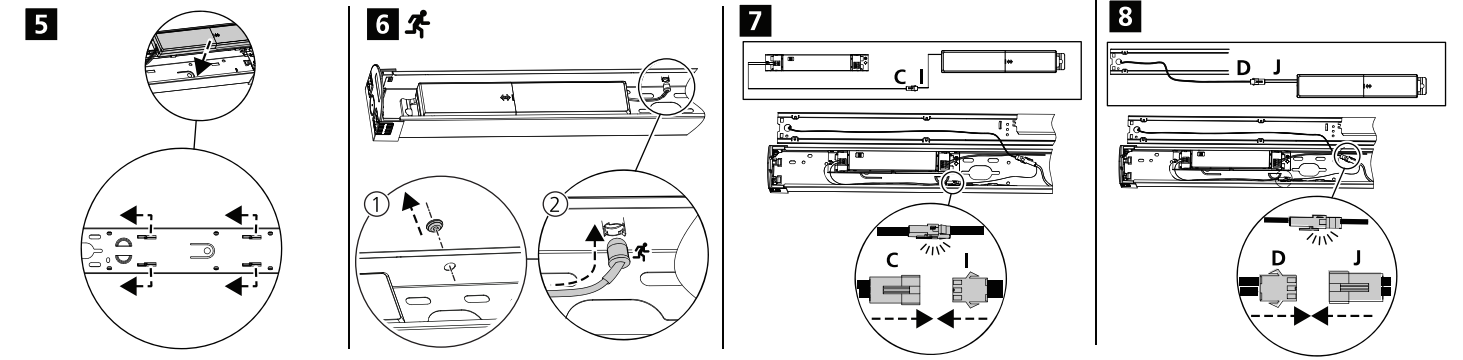

START Batten self Test Emergency kit

0048987

0°C +40°C

START Batten 600

LED Colour	Status	Flashing		COMMENT
		ON	OFF	
Green		∞	-	✓ Battery Connected and Charging
		0.1 sec	0.1 sec	TEST Functional Test in Progress
		1.0 sec	1.0 sec	TEST Duration Test in Progress
Red		∞	-	Lamp Fault
		1.0 sec	1.0 sec	Battery Needs Replacing
		0.1 sec	0.1 sec	Battery Fault
		-	∞	Emergency Mode