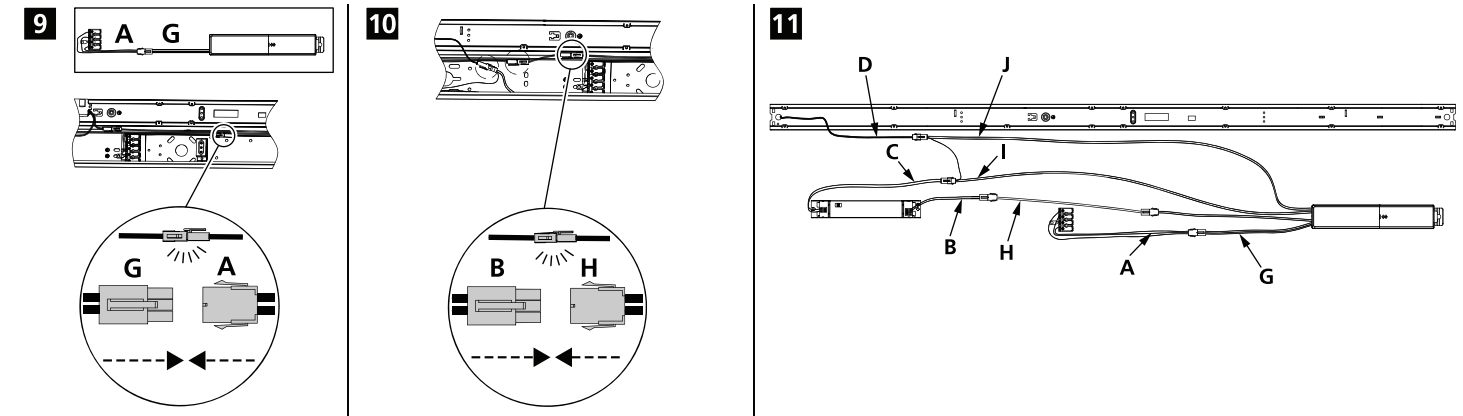

START Batten self Test Emergency kit

0048987

0°C +40°C

START Batten 600

LED Colour	Status	Flashing		COMMENT
		ON	OFF	
Green		∞	-	✓ Battery Connected and Charging
		0.1 sec	0.1 sec	TEST Functional Test in Progress
		1.0 sec	1.0 sec	TEST Duration Test in Progress
Red		∞	-	Lamp Fault
		1.0 sec	1.0 sec	Battery Needs Replacing
		0.1 sec	0.1 sec	Battery Fault
		-	∞	Emergency Mode